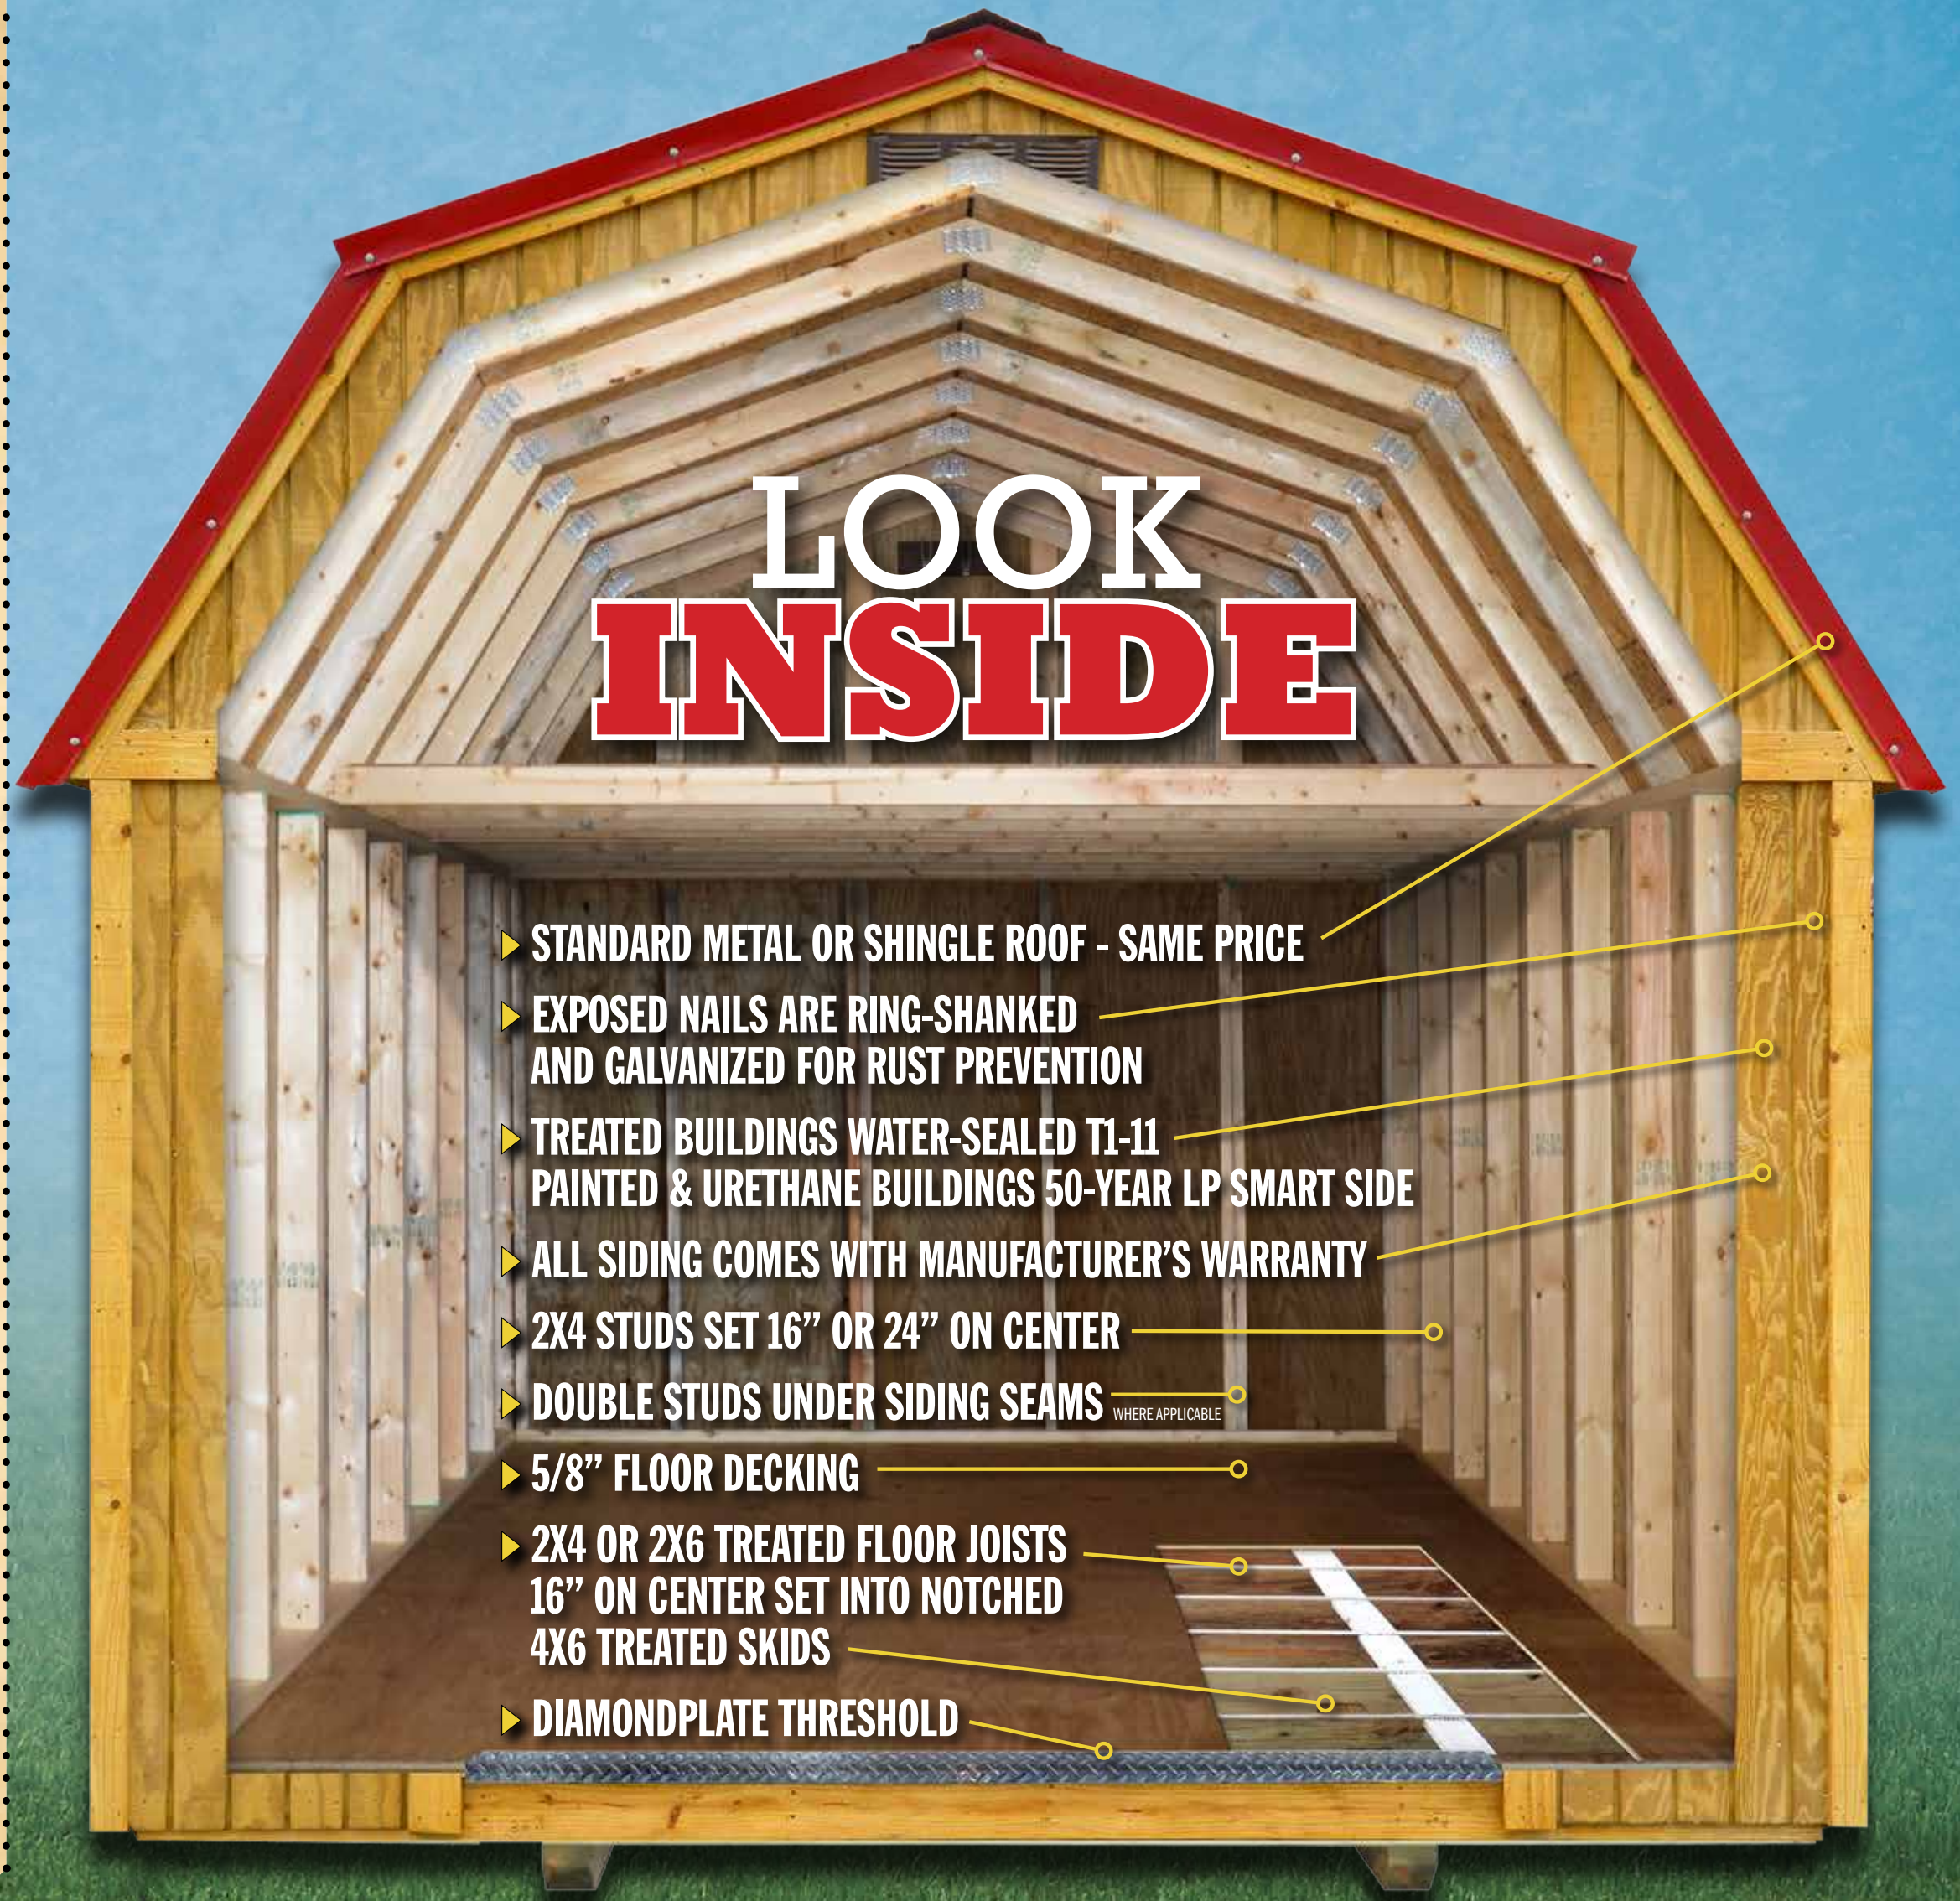

# DERKSEN

## PORTABLE BUILDINGS

### AVAILABLE OPTIONS

- 36" Solid Door or 9-Lite Door
- 11-Lite French Doors (72" set)
- Extra 70" Pair of Wooden Doors
- Extra 46" Wooden Door
- 6' or 9'w Roll-up Garage Door
- 2'x3' Window or 3'x3' Window
- Thermal Pane Windows
- AC frameout
- Shelves & Workbenches
- Extra Loft Space
- Felt Paper Roof Underlayment
- Double Thick Floor Decking
- Extra Skids & Floor Joists
- 16" on Center Wall Studs