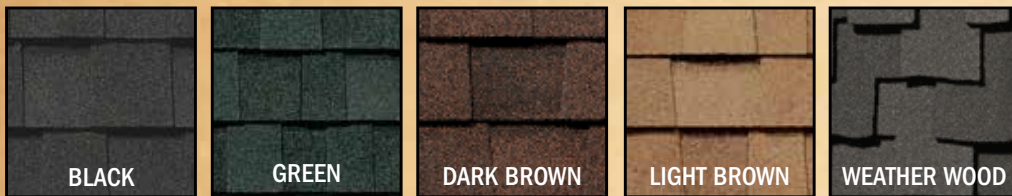

## LOOK INSIDE

- ▶ STANDARD METAL OR SHINGLE ROOF - SAME PRICE
- ▶ EXPOSED NAILS ARE RING-SHANKED AND GALVANIZED FOR RUST PREVENTION
- ▶ TREATED BUILDINGS WATER-SEALED T1-11 PAINTED & URETHANE BUILDINGS 50-YEAR LP SMART SIDE
- ▶ ALL SIDING COMES WITH MANUFACTURER'S WARRANTY
- ▶ 2X4 STUDS SET 16" OR 24" ON CENTER
- ▶ DOUBLE STUDS UNDER SIDING SEAMS WHERE APPLICABLE
- ▶ 5/8" FLOOR DECKING
- ▶ 2X4 OR 2X6 TREATED FLOOR JOISTS 16" ON CENTER SET INTO NOTCHED 4X6 TREATED SKIDS
- ▶ DIAMONDPLATE THRESHOLD

### METAL ROOF & SIDING COLORS