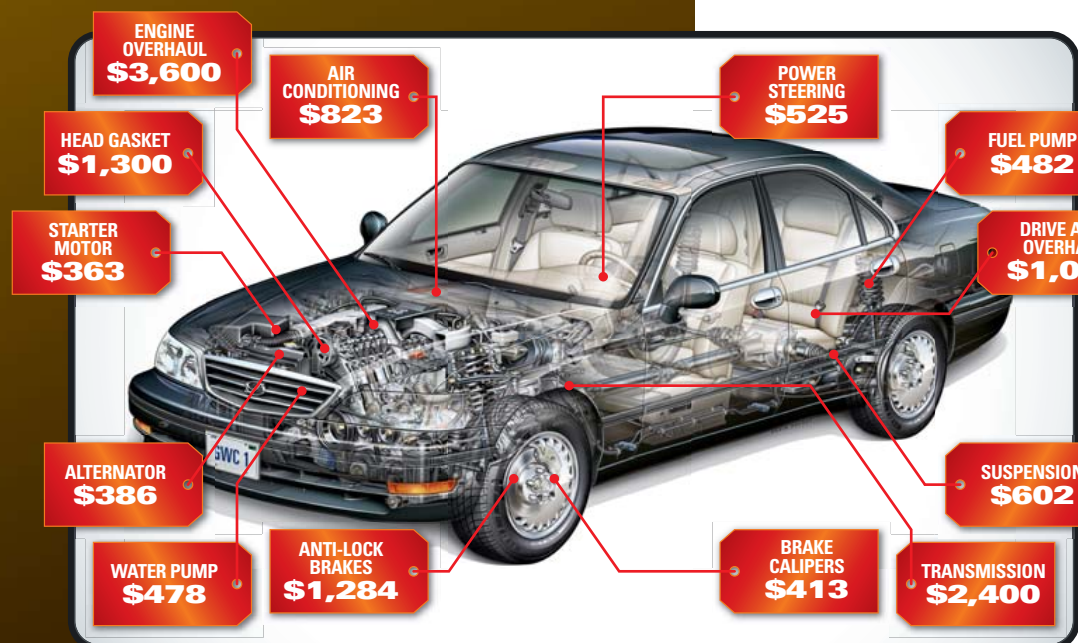

With a Vehicle Protection Plan from GWC, you are protected against unexpected repair costs that may result in significant out-of-pocket expenses. With today's advanced technology, repairs can be costly and are often unpredictable. Under this plan, you'll rest easy knowing that your vehicle will have coverage anywhere in the United States and Canada. You can even choose the length of coverage that best suits your needs. Even if you never have a problem and don't expect one, driving with a GWC Vehicle Protection Plan will reassure you while on the road.

The costs of repairs tend to increase each year, but with a vehicle protection plan you can protect yourself from unexpected repair costs that could cost you thousands of dollars. The future cost of even one repair may easily exceed the cost of buying a GWC plan now. In short, your finances are protected from costly repairs.