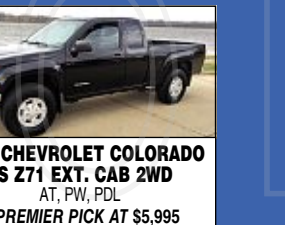

2010 JEEP GRAND CHEROKEE LAREDO 4X4
Leather, pwr. moonroof, nav., 5.7L HEMI V-8
A PREMIER PICK AT \$13,995

2010 JEEP WRANGLER SAHARA
3.8L 6-cyl., AT, PW, PDL, tilt, cruise, hard & soft tops, alum. wheels, only 60K miles
A PREMIER PICK AT \$22,498

2007 GMC YUKON DENALI AWD
Leather, nav., rear buckets & entertainment system, tow pkg.
A PREMIER PICK AT \$20,998

2006 HUMMER H2
88K miles, pwr. roof, leather, alum. wheels, 1-owner, super clean
A PREMIER PICK AT \$24,998

2008 INFINITI FX35 AWD
3.5L 6-cyl., leather interior, alum. wheels, pwr. sunroof
A PREMIER PICK AT \$12,998

2007 LINCOLN MKX
Panoramic roof, heated leather, nav., chrome wheels, new tires
A PREMIER PICK AT \$12,198